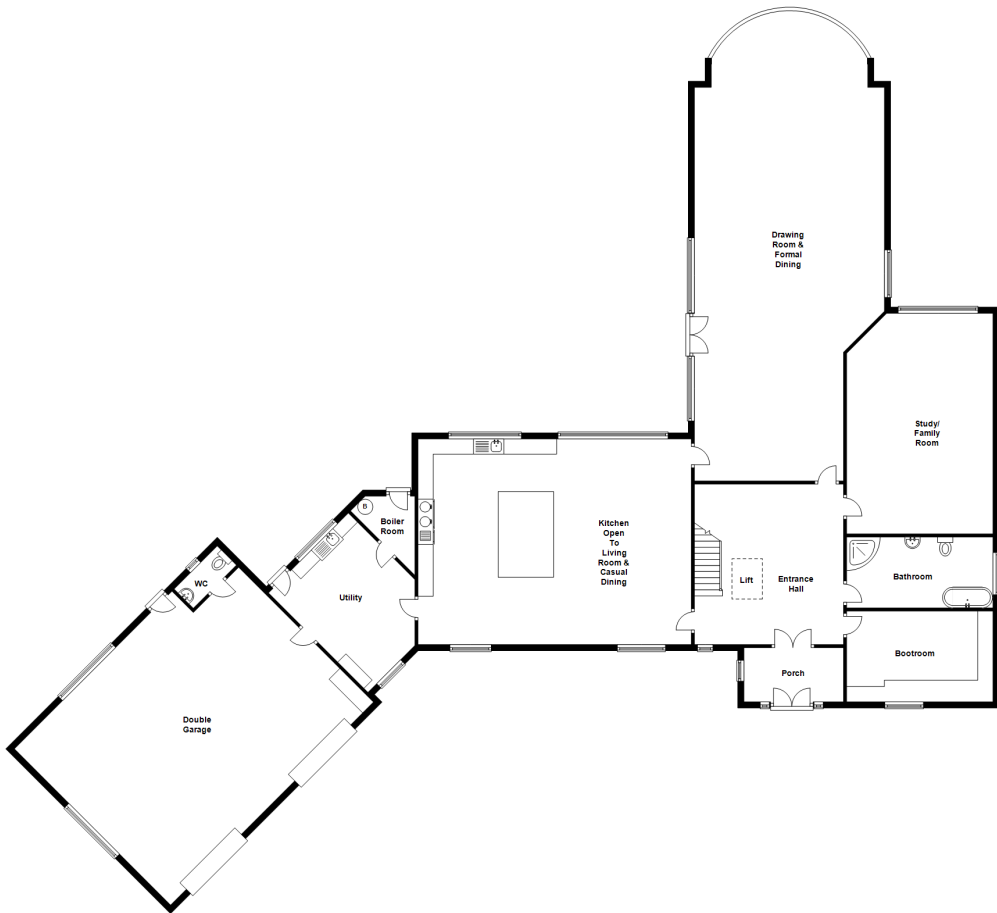

Total area: approx. 608.3 sq. metres (6547.9 sq. feet)
For illustrative purposes only. Not to scale. Whilst every effort has been made to ensure the accuracy of the floor plan all measurements are approximate and no responsibility is taken for any error, omission or measurement.
Plan produced using PlanUp
16 Clanbrassil Road, Cultra