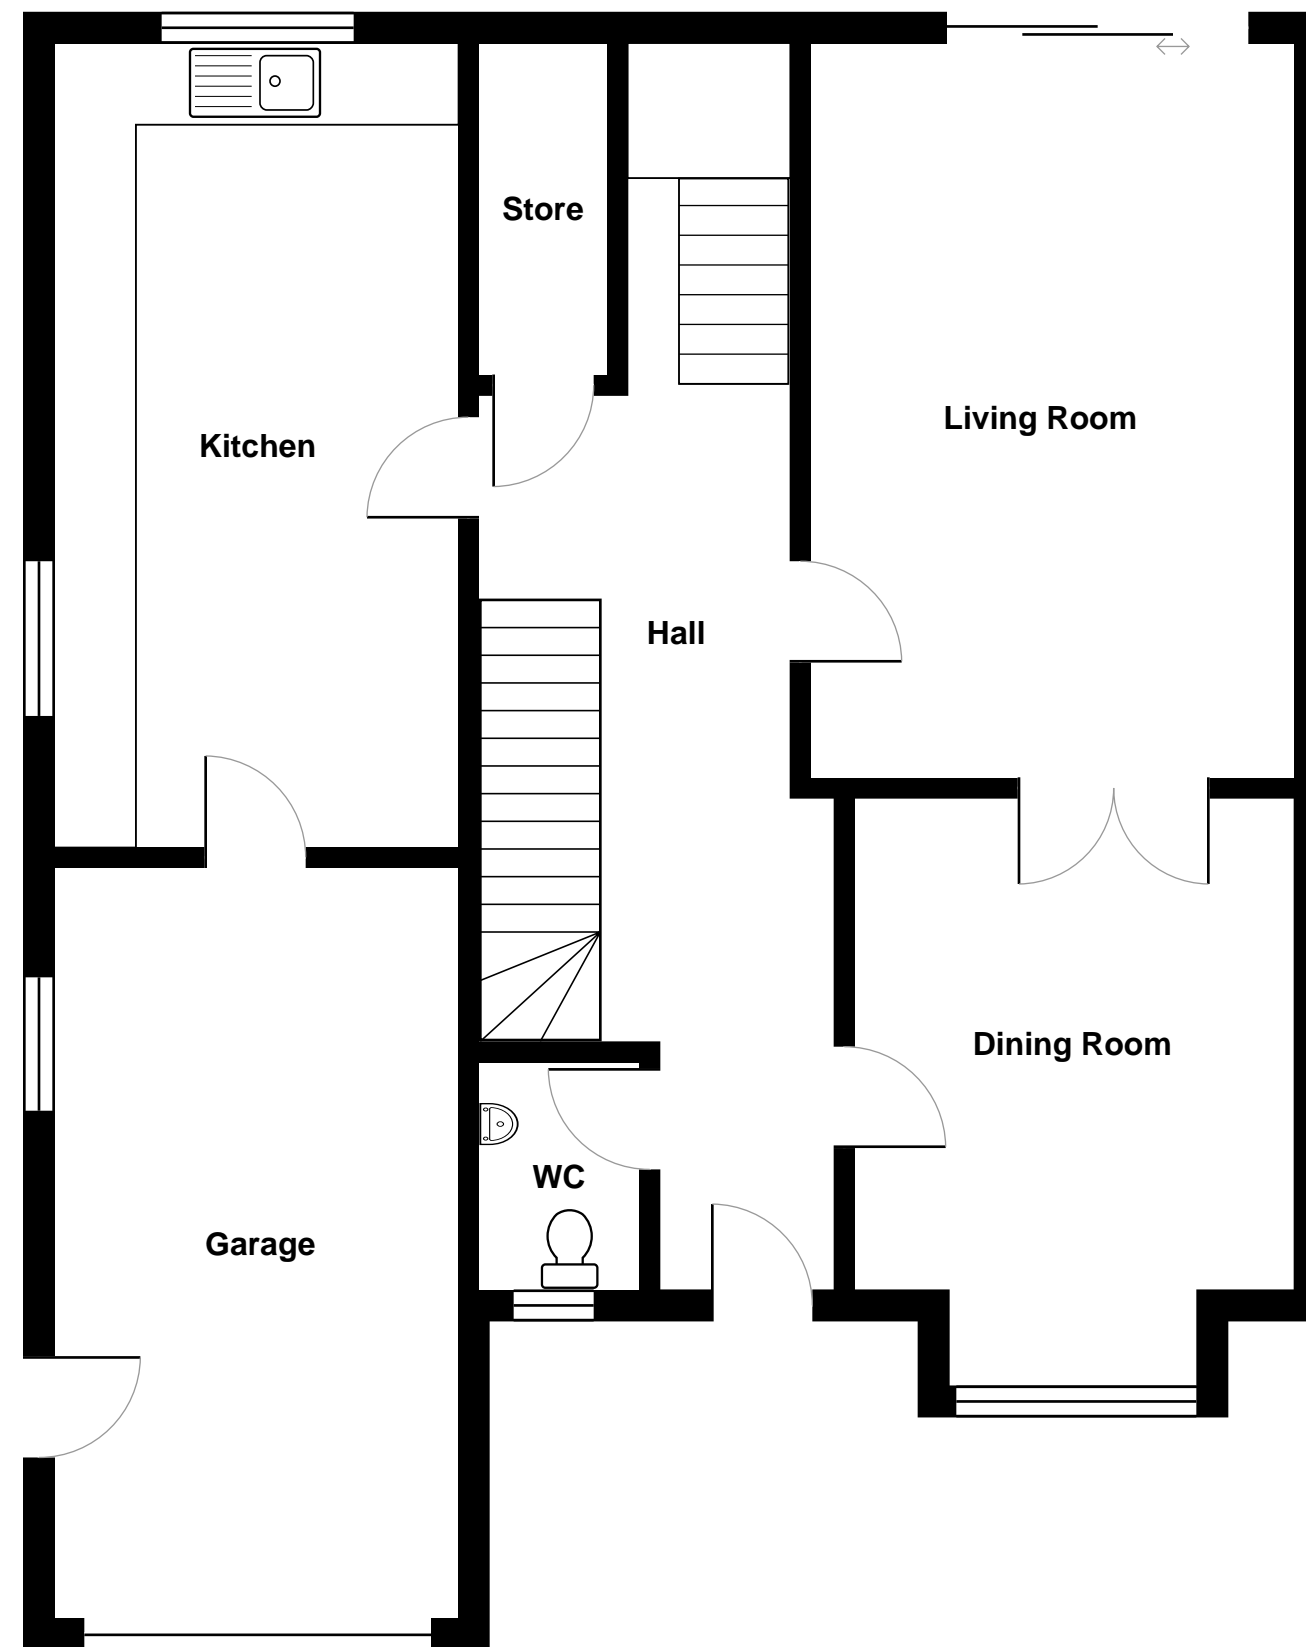

Lower Ground Floor

Ground Floor

First Floor

Total Area: 209.0 m² ... 2250 ft²
 All measurements are approximate and for display purposes only