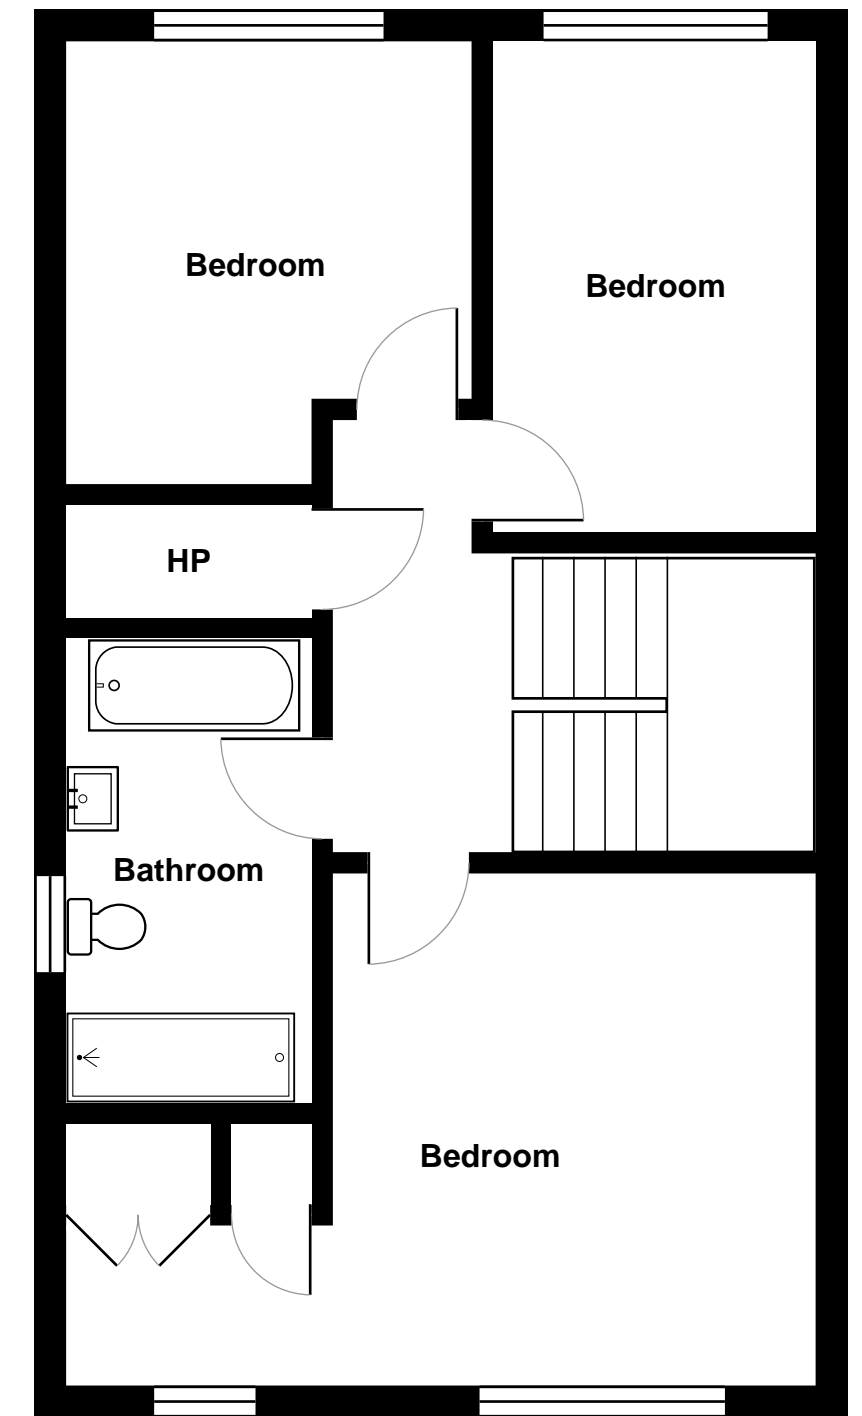

Lower Ground Floor

Ground Floor

First Floor

Total Area: 186.8 m² ... 2011 ft²

All measurements are approximate and for display purposes only