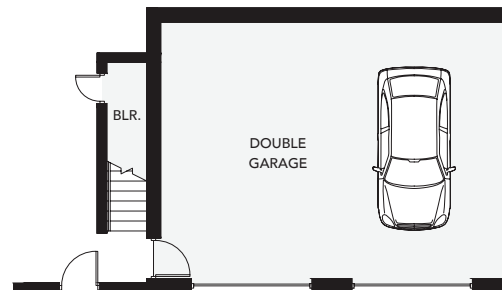

GROUND FLOOR

FIRST FLOOR

BANCROFT

**HOUSE TOTAL FLOOR AREA:
2,675 SQ. FT. APPROX.**

**GARAGE TOTAL FLOOR AREA:
450 SQ. FT. APPROX.**

**GAMES ROOM TOTAL FLOOR AREA:
450 SQ. FT. APPROX.**