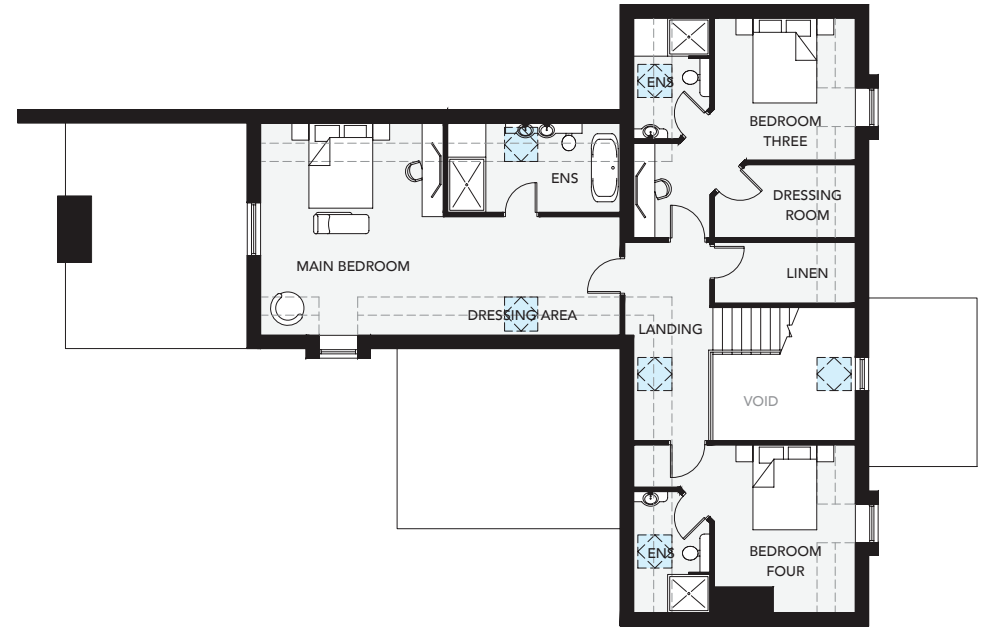

GROUND FLOOR

FIRST FLOOR

BANCROFT

**HOUSE TOTAL FLOOR AREA:
2,675 SQ. FT. APPROX.**

**GARAGE TOTAL FLOOR AREA:
450 SQ. FT. APPROX.**

**GAMES ROOM TOTAL FLOOR AREA:
450 SQ. FT. APPROX.**