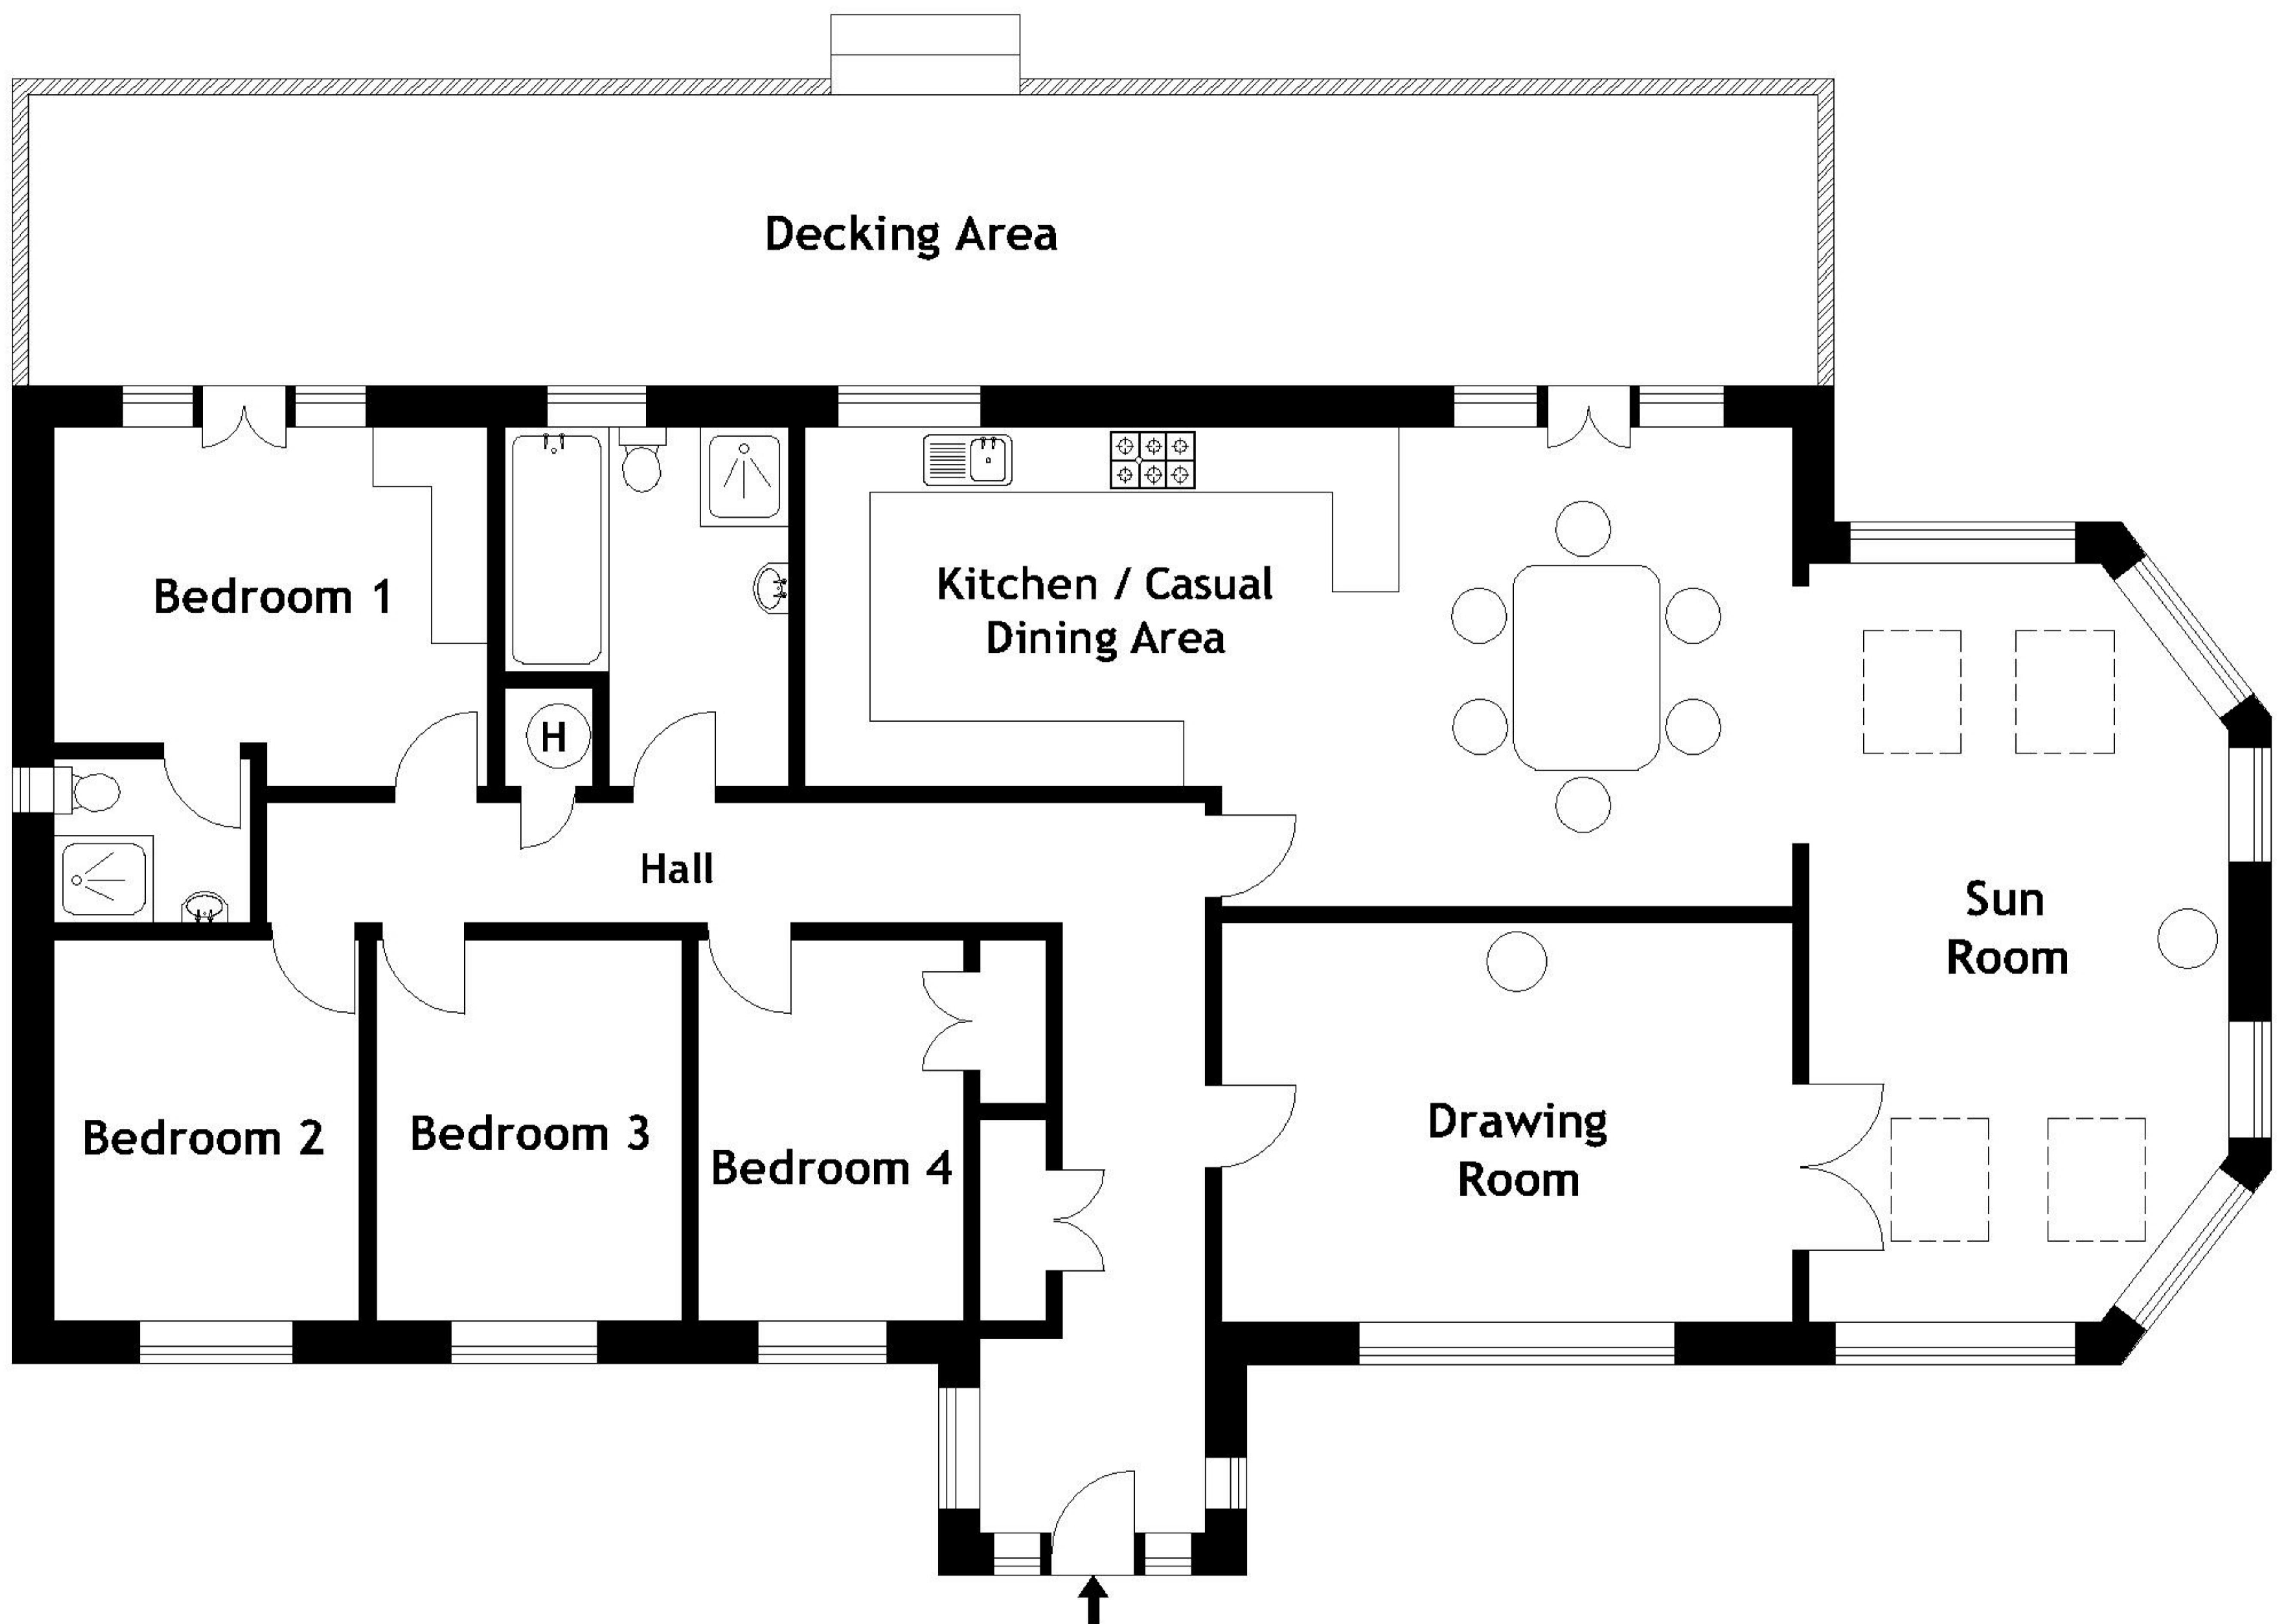

# 49 Castle Espie Road, Comber

Approx. Gross Internal Area 1,800 Sq.Ft

**For illustrative purposes only. Not to scale.**

Whilst every attempt has been made to ensure accuracy of the floor plan all measurements are approximate and no responsibility is taken for any error, omission or measurement.